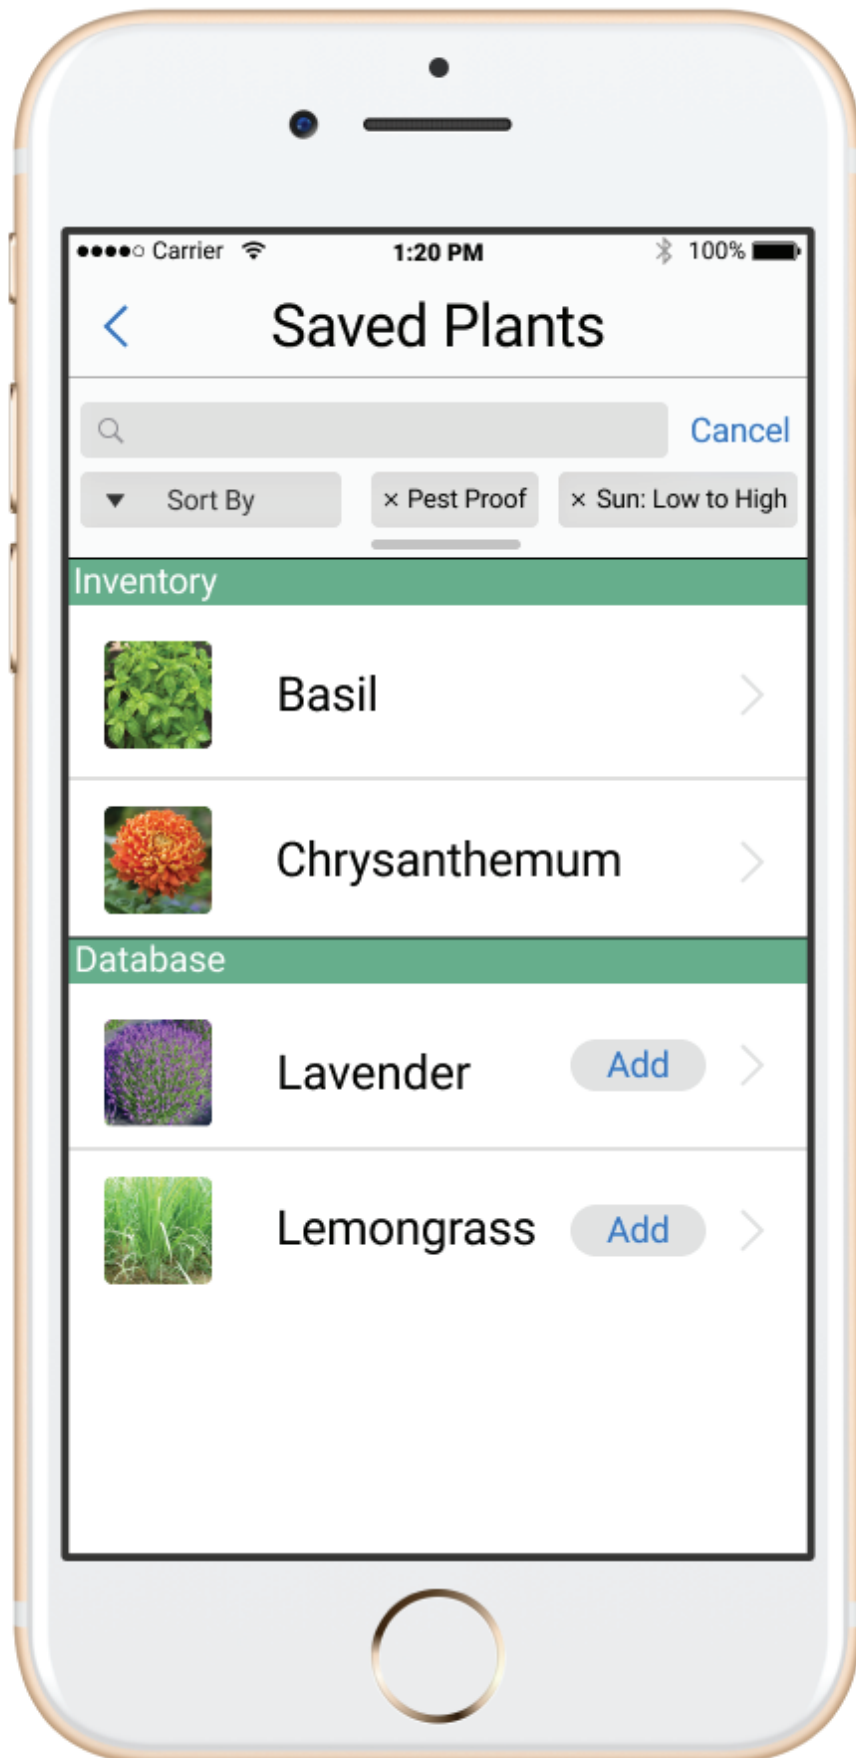

PlantAR

Plant Categories

Flowers

Trees

Shrubs

< Flowers

↶ 🗑️ 💾 ↷

PlantAR

Activate AR

Inventory

Gardens

Settings

Carrier 1:20 PM 100%

Saved Plants

Cancel

Sort By x Pest Proof x Sun: Low to High

Inventory

 Basil >

 Chrysanthemum >

Database

 Lavender [Add](#) >

 Lemongrass [Add](#) >